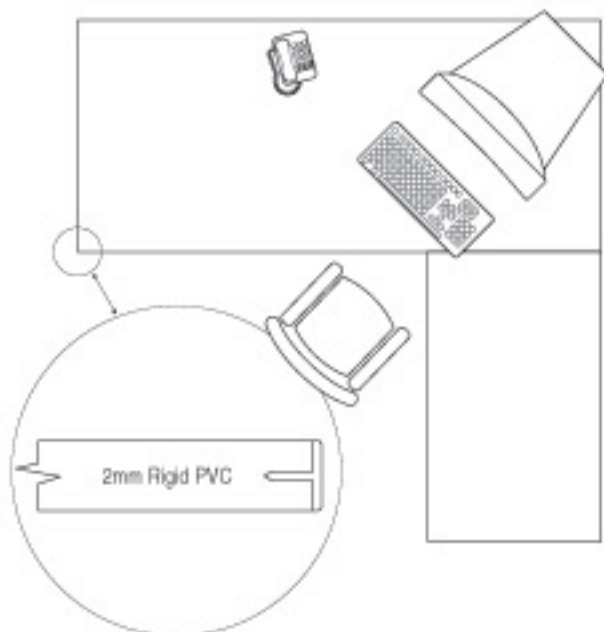

WORKSTATIONS: 1200 x 800 - 1600 x 800 - 1800 x 800
 RETURNS: 1200 x 600

DESKS
 1200L x 740H x 800W
 1600L x 740H x 800W
 1800L x 740H x 800W
 1800L x 740H x 900W

MEETING TABLES (square or rectangular):
 800 x 800 - 1200 x 1200 - 1200 x 1800 - 1200 x 2400

COFFEE TABLES
 600 x 600
 800 x 800
 600 x 1200

CREDENZAS:
 1200L x 500D x 725H (2 opening doors)
 1800L x 500D x 725H (4 opening doors)
 1800L x 500D x 725H (2 opening doors and 4 file drawers)

MOBILES
 4 pendrawers; 2 files drawers; 2 pen drawers & 1 file drawer