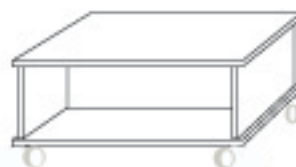

WORKSTATIONS: 1200 x 800 - 1600 x 800 - 1800 x 800
 RETURNS: 1200 x 600

DESKS
 1200L x 740H x 800W
 1600L x 740H x 800W
 1800L x 740H x 800W
 1800L x 740H x 900W

MEETING TABLES (square or rectangular):
 800 x 800 - 1200 x 1200 - 1200 x 1800 - 1200 x 2400

COFFEE TABLES
 600 x 600
 800 x 800
 600 x 1200

CREDENZAS:
 1200L x 500D x 725H (2 opening doors)
 1800L x 500D x 725H (4 opening doors)
 1800L x 500D x 725H (2 opening doors and 4 file drawers)

MOBILES
 4 pendrawers; 2 files drawers; 2 pen drawers & 1 file drawer