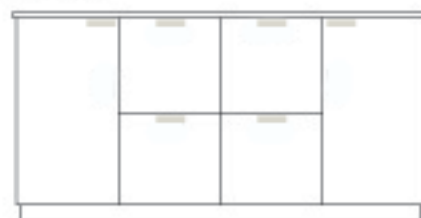

WORKSTATIONS: 1200 x 800 - 1600 x 800 - 1800 x 800
 RETURNS: 1200 x 600

DESKS
 1200L x 740H x 800W
 1600L x 740H x 800W
 1800L x 740H x 800W
 1800L x 740H x 900W

MEETING TABLES (square or rectangular):
 800 x 800 - 1200 x 1200 - 1200 x 1800 - 1200 x 2400

COFFEE TABLES
 600 x 600
 800 x 800
 600 x 1200

CREDENZAS:
 1200L x 500D x 725H (2 opening doors)
 1800L x 500D x 725H (4 opening doors)
 1800L x 500D x 725H (2 opening doors and 4 file drawers)

MOBILES
 4 pendrawers; 2 files drawers; 2 pen drawers & 1 file drawer