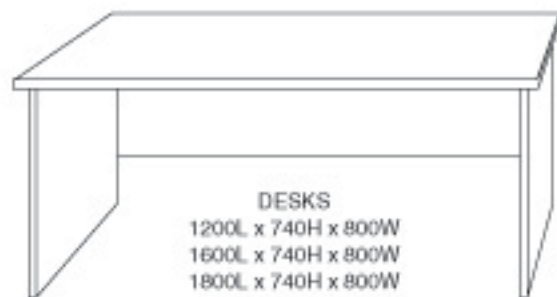

WORKSTATIONS: 1200 x 800 - 1600 x 800 - 1800 x 800
 RETURNS: 1200 x 600

DESKS
 1200L x 740H x 800W
 1600L x 740H x 800W
 1800L x 740H x 800W
 1800L x 740H x 900W

MEETING TABLES (square or rectangular):
 800 x 800 - 1200 x 1200 - 1200 x 1800 - 1200 x 2400

COFFEE TABLES
 600 x 600
 800 x 800
 600 x 1200

CREDENZAS:
 1200L x 500D x 725H (2 opening doors)
 1800L x 500D x 725H (4 opening doors)
 1800L x 500D x 725H (2 opening doors and 4 file drawers)

MOBILES
 4 pendrawers; 2 files drawers; 2 pen drawers & 1 file drawer